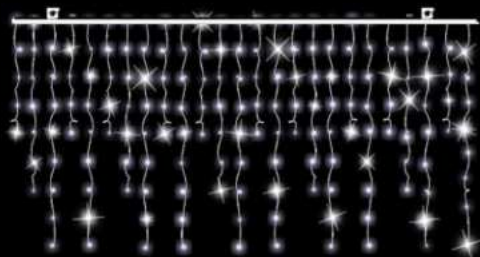

Rideaux INTERIEUR
led's blanc froid scintillant
L200xH140cm
L210xH200cm
L200xH300cm
L200xH600cm
L150xH200cm

Rideaux INTERIEUR
led's blanc chaud scintillant
L180xH300cm

Rideaux INTERIEUR
led's rouge
L200xH250cm